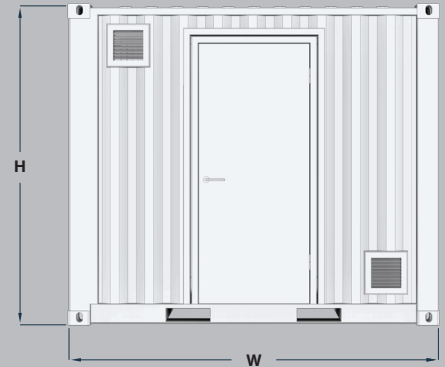

Benefits at a glance

- Complete system in one unit
- Safe operation and maintenance
- Fast installation and easy start-up
- Remote operation

MAN PSC

Technical data

Dimensions and output

L	2,900 mm
H	2,800 mm
W	2,100 mm
Weight	2,500 kg
Installation location	Non-hazardous area
Power supply	3 x 400 VAC + N + PE/50 Hz