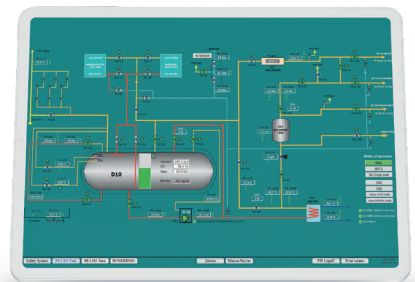

Typical HMI for MAN PSC

MAN Energy Solutions Sverige AB

Oljevägen 105

418 78, Goteborg, Sweden

P + 46 (0)31 17 62 95

on-shoresales-cryo@man-es.com

www.man-es.com/mancryo